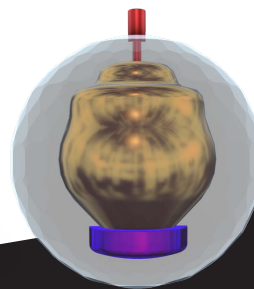

OPTIMUM IDOL™

BEHIND THE DESIGN:

With the overwhelming success and popularity around the globe of the original IDOL™, we felt it was important to take those original components and spin them forward with our latest advancements in coverstock and outer core technology.

OUTSIDE - you will find our latest version of our often imitated, never duplicated, MicroTrax™ Solid Reactive coverstock. This version is our latest "fully loaded" nanoparticle material that creates plenty of traction without losing any responsiveness down lane where it is cherished the most.

INSIDE - you will find the forever famous Ikon™ weightblock shape from the original IDOL Series wrapped with A.I. Core Technology, thus creating stronger overall core dynamics as well as more overall energy dispersement as it travels through the pins.

PRODUCT DETAILS:

COVERSTOCK: MicroTrax™ Solid Reactive

CORE: Ikon™ + A.I. Core Technology

COLOR: Heliotrope Purple

FINISH: 2000-grit Abralon®

CONDITION: Medium Oil - Heavy Oil

FLARE POTENTIAL: High

AVAILABLE WEIGHTS: 16 - 12 lbs.

PRODUCT SKU: RIX

16-14 lbs.

VISIT
ROTOGRIP.COM
FOR MORE DETAILS

WEIGHT	RG	DIFF
16 lbs.	2.47	.054
15 lbs.	2.47	.056
14 lbs.	2.51	.054
13 lbs.	2.58	.047
12 lbs.	2.64	.037